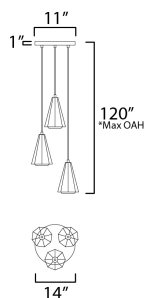

*max overall height

MEASUREMENTS

- DIMENSION : 14" L x 14" W x 16.75" H
- MAX OAH : 120" OAH
- CANOPY : 11" W x 1" H x 11" L
- HANGING WEIGHT : 7.92 lb

LAMPING

- INPUT VOLTAGE : 120V
- BULB : 3 x 60W Incandescent E26 Medium , 180W Total
- BULB INCLUDED : (Not Included)
- DIMMABLE : Y