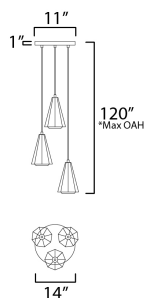

\*max overall height

**MEASUREMENTS**

- DIMENSION : 14" L x 14" W x 16.75" H
- MAX OAH : 120" OAH
- CANOPY : 11" W x 1" H x 11" L
- HANGING WEIGHT : 7.92 lb

**LAMPING**

- INPUT VOLTAGE : 120V
- BULB : 3 x 60W Incandescent E26 Medium , 180W Total
- BULB INCLUDED : (Not Included)
- DIMMABLE : Y