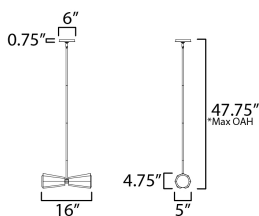

MEASUREMENTS

DIMENSION : 5" L x 16" W x 4.75" H
 MAX OAH : 47.75" OAH
 CANOPY : 6" W x 0.75" H x 6" L
 HANGING WEIGHT : 5.72 lb

LAMPING

INPUT VOLTAGE : 120V
 BULB : 2 x 60W Incandescent E26 Medium , 120W Total
 BULB INCLUDED : (Not Included)
 DIMMABLE : Y

*max overall height

FINISHES OPTION

Black / Antique Brass (BKAB)

GLASS

Satin White SW

MATERIAL

Steel, Glass

RATINGS