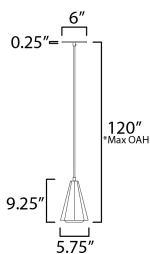

*max overall height

MEASUREMENTS

- DIMENSION : 5.75" L x 5.75" W x 9.25" H
- MAX OAH : 120" OAH
- CANOPY : 5" W x 0.25" H x 5" L
- HANGING WEIGHT : 3.08 lb

LAMPING

- INPUT VOLTAGE : 120V
- BULB : 1 x 60W Incandescent E26 Medium , 60W Total
- BULB INCLUDED : (Not Included)
- DIMMABLE : Y