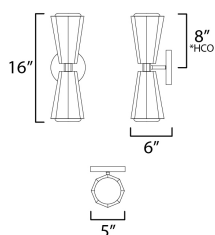

LAMPING

INPUT VOLTAGE : 120V
BULB : 2 x 60W Incandescent E26 Medium , 120W Total
BULB INCLUDED : (Not Included)
DIMMABLE : Y
LIGHTING_DIRECTION : Omni