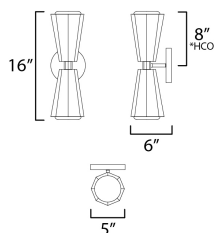

LAMPING

INPUT VOLTAGE : 120V
BULB : 2 x 60W Incandescent E26 Medium , 120W Total
BULB INCLUDED : (Not Included)
DIMMABLE : Y
LIGHTING_DIRECTION : Omni