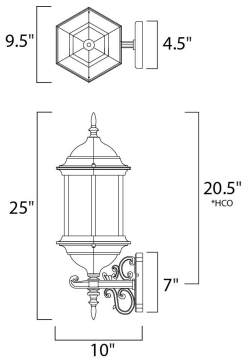

PRODUCT DESCRIPTION

Maxim Lighting's commitment to both the residential lighting and the home building industries will assure you a product line focused on your basic lighting needs. With the Builder Cast collection you will find quality lighting that is well designed, well priced and readily available.