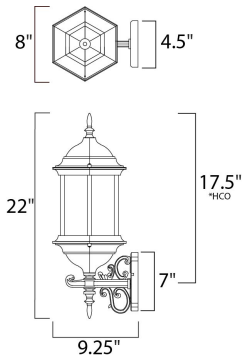

PRODUCT DESCRIPTION

Maxim Lighting's commitment to both the residential lighting and the home building industries will assure you a product line focused on your basic lighting needs. With the Builder Cast collection you will find quality lighting that is well designed, well priced and readily available.