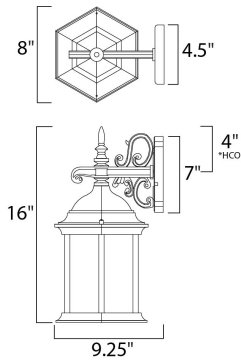

PRODUCT DESCRIPTION

Maxim Lighting's commitment to both the residential lighting and the home building industries will assure you a product line focused on your basic lighting needs. With the Builder Cast collection you will find quality lighting that is well designed, well priced and readily available.