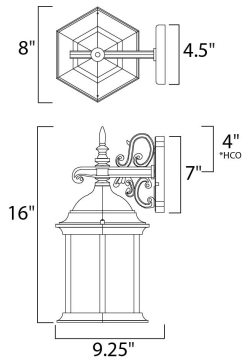

PRODUCT DESCRIPTION

Maxim Lighting's commitment to both the residential lighting and the home building industries will assure you a product line focused on your basic lighting needs. With the Builder Cast collection you will find quality lighting that is well designed, well priced and readily available.