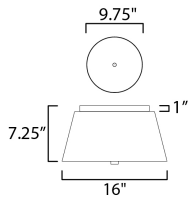

MEASUREMENTS

DIMENSION : 16" L x 16" W x 7.25" H
 CANOPY : 9.75" W x 1" H x 9.75" L
 HANGING WEIGHT : 4.752 lb

LAMPING

INPUT VOLTAGE : 120V
 LUMENS : 2,550 Rated (2,130 Del.)
 BULB : 1 x 30W LED AC Integrated , 30W Total
 BULB INCLUDED : (Integrated)
 DIMMABLE : Triac or ELV
 CRI : 90 CRI
 COLOR_TEMP : 3000K