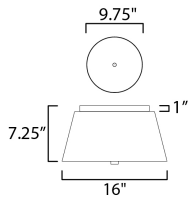

**MEASUREMENTS**

DIMENSION : 16" L x 16" W x 7.25" H  
 CANOPY : 9.75" W x 1" H x 9.75" L  
 HANGING WEIGHT : 4.752 lb

**LAMPING**

INPUT VOLTAGE : 120V  
 LUMENS : 2,550 Rated (2,130 Del.)  
 BULB : 1 x 30W LED AC Integrated , 30W Total  
 BULB INCLUDED : (Integrated)  
 DIMMABLE : Triac or ELV  
 CRI : 90 CRI  
 COLOR\_TEMP : 3000K