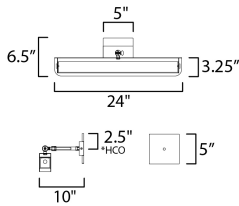

LAMPING

INPUT VOLTAGE : 120V
LUMENS : 1,530 Rated (1,300 Del.)
BULB : 1 x 18W LED AC Integrated , 18W Total
BULB INCLUDED : (Integrated)
DIMMABLE : Triac or ELV
CRI : 90 CRI
COLOR_TEMP : 3000K
LIGHTING_DIRECTION : Down