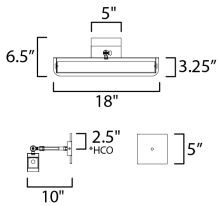

LAMPING

INPUT VOLTAGE : 120V
LUMENS : 1,270 Rated (1,080 Del.)
BULB : 1 x 15W LED AC Integrated , 15W Total
BULB INCLUDED : (Integrated)
DIMMABLE : Triac or ELV
CRI : 90 CRI
COLOR_TEMP : 3000K
LIGHTING_DIRECTION : Down