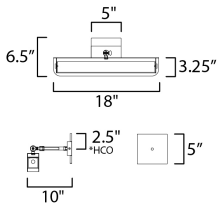

LAMPING

INPUT VOLTAGE : 120V
LUMENS : 1,270 Rated (1,080 Del.)
BULB : 1 x 15W LED AC Integrated , 15W Total
BULB INCLUDED : (Integrated)
DIMMABLE : Triac or ELV
CRI : 90 CRI
COLOR_TEMP : 3000K
LIGHTING_DIRECTION : Down