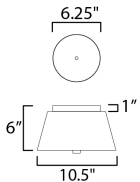

MEASUREMENTS

DIMENSION : 10.5" L x 10.5" W x 6" H
 CANOPY : 6.25" W x 1" H x 6.25" L
 HANGING WEIGHT : 2.508 lb

LAMPING

INPUT VOLTAGE : 120V
 LUMENS : 1,700 Rated (1,430 Del.)
 BULB : 1 x 20W LED AC Integrated , 20W Total
 BULB INCLUDED : (Integrated)
 DIMMABLE : Triac or ELV
 CRI : 90 CRI
 COLOR_TEMP : 3000K