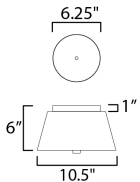

**MEASUREMENTS**

DIMENSION : 10.5" L x 10.5" W x 6" H  
 CANOPY : 6.25" W x 1" H x 6.25" L  
 HANGING WEIGHT : 2.508 lb

**LAMPING**

INPUT VOLTAGE : 120V  
 LUMENS : 1,700 Rated (1,430 Del.)  
 BULB : 1 x 20W LED AC Integrated , 20W Total  
 BULB INCLUDED : (Integrated)  
 DIMMABLE : Triac or ELV  
 CRI : 90 CRI  
 COLOR\_TEMP : 3000K