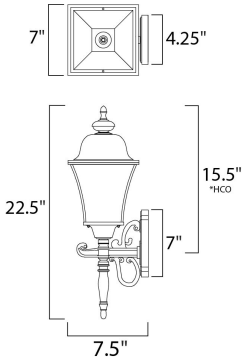

PRODUCT DESCRIPTION

Senator is a mediterranean style from Maxim Lighting International in Black, or Rust Patina finish.