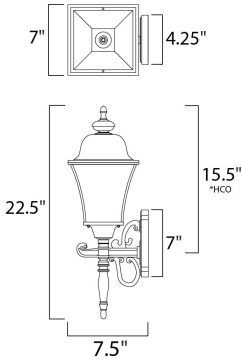

PRODUCT DESCRIPTION

Senator is a mediterranean style from Maxim Lighting International in Black, or Rust Patina finish.