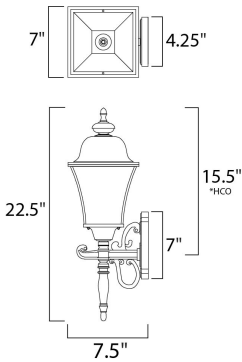

PRODUCT DESCRIPTION

Senator is a mediterranean style from Maxim Lighting International in Black, or Rust Patina finish.