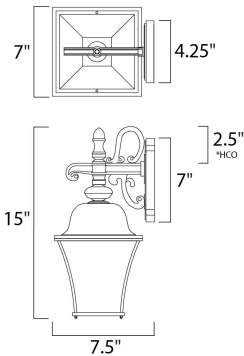

PRODUCT DESCRIPTION

Senator is a mediterranean style from Maxim Lighting International in Black, or Rust Patina finish.