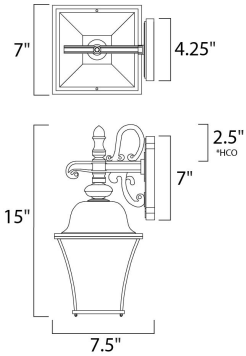

PRODUCT DESCRIPTION

Senator is a mediterranean style from Maxim Lighting International in Black, or Rust Patina finish.