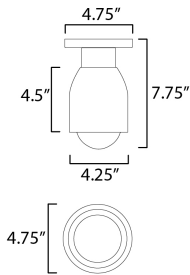

MEASUREMENTS

DIMENSION : 4.75" L x 4.75" W x 7.75" H
 MAX OAH :
 CANOPY : 4.75" W x 0.5" H x 4.75" L
 HANGING WEIGHT : 4 lb

LAMPING

INPUT VOLTAGE : 120V
 BULB : 1 x 60W Incandescent E26 Medium , 60W Total
 BULB INCLUDED : (Not Included)
 DIMMABLE : Y