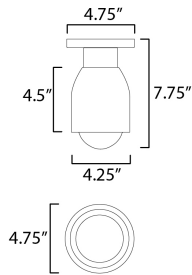

**MEASUREMENTS**

DIMENSION : 4.75" L x 4.75" W x 7.75" H  
 MAX OAH :  
 CANOPY : 4.75" W x 0.5" H x 4.75" L  
 HANGING WEIGHT : 4 lb

**LAMPING**

INPUT VOLTAGE : 120V  
 BULB : 1 x 60W Incandescent E26 Medium , 60W Total  
 BULB INCLUDED : (Not Included)  
 DIMMABLE : Y