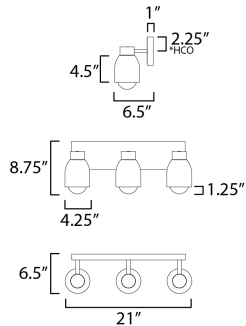

PRODUCT DESCRIPTION

A tribute of natural materials, this collection features carved stone shades in your choice of Travertine or volcanic Lava Rock, paired with coordinating lathed wood bases. The Travertine composition showcases White Oak wood and Ecru white metal accents, while the blackened Lava Rock is beautifully complemented by Walnut wood and a Matte Black finish. Available in versatile pendant and wall sconce configurations, each piece highlights the organic beauty and timeless sophistication of its materials.