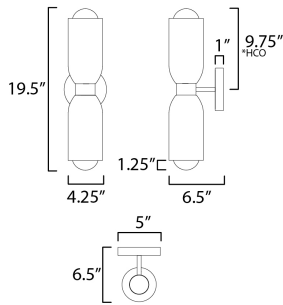

PRODUCT DESCRIPTION

A tribute of natural materials, this collection features carved stone shades in your choice of Travertine or volcanic Lava Rock, paired with coordinating lathed wood bases. The Travertine composition showcases White Oak wood and Ecru white metal accents, while the blackened Lava Rock is beautifully complemented by Walnut wood and a Matte Black finish. Available in versatile pendant and wall sconce configurations, each piece highlights the organic beauty and timeless sophistication of its materials.

MEASUREMENTS

DIMENSION : 5" W x 19.5" H x 6.5" Ext
MAX OAH : 5" W x 5" H
HANGING WEIGHT : 8.3 lb

LAMPING

INPUT VOLTAGE : 120V
BULB : 2 x 60W Incandescent E26 Medium , 120W Total
BULB INCLUDED : (Not Included)
DIMMABLE : Y
LIGHTING_DIRECTION : Down

FINISHES OPTION

- Lava / Black (LVBK)
- Travertine / Oyster (TVOY)

MATERIAL

Steel, Wood, Stone

RATINGS

cETLus
Damp Location

ADDITIONAL

INSTALL UP/DOWN: Down
OPERATING TEMPERATURE:
-20°C (-4°F), 40°C (104°F)

Always consult a qualified electrician before installing any lighting product.