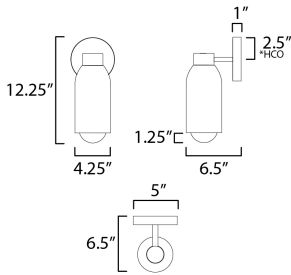

LAMPING

INPUT VOLTAGE : 120V
BULB : 1 x 60W Incandescent E26 Medium , 60W Total
BULB INCLUDED : (Not Included)
DIMMABLE : Y
LIGHTING_DIRECTION : Down