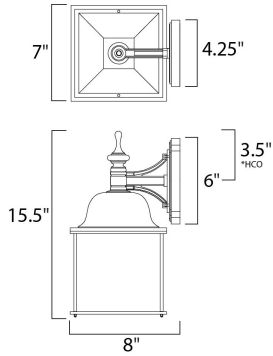

PRODUCT DESCRIPTION

Senator is a mediterranean style from Maxim Lighting International in Black, or Rust Patina finish.

MEASUREMENTS

DIMENSION : 7" W x 15.5" H x 8" Ext
BACK PLATE : 4.25" W x 6" H x 3.5" HCO
HANGING WEIGHT : 4.22 lb

LAMPING

INPUT VOLTAGE : 120V
BULB : 1 x 60W Incandescent E26 Medium , 60W Total
BULB INCLUDED : (Not Included)
DIMMABLE : Yes

FINISHES OPTION

- Black (BK)
- Rust Patina (RP)

GLASS

Seedy CD

MATERIAL

Die Cast Aluminum

RATINGS

cETLus
Wet Location

ADDITIONAL

OPERATING TEMPERATURE:
-20°C (-4°F), 40°C (104°F)

Always consult a qualified electrician before installing any lighting product.