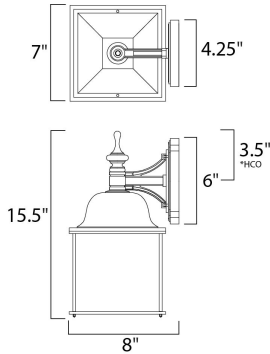

PRODUCT DESCRIPTION

Senator is a mediterranean style from Maxim Lighting International in Black, or Rust Patina finish.

MEASUREMENTS

DIMENSION : 7" W x 15.5" H x 8" Ext
BACK PLATE : 4.25" W x 6" H x 3.5" HCO
HANGING WEIGHT : 4.22 lb

LAMPING

INPUT VOLTAGE : 120V
BULB : 1 x 60W Incandescent E26 Medium , 60W Total
BULB INCLUDED : (Not Included)
DIMMABLE : Yes

FINISHES OPTION

- Black (BK)
- Rust Patina (RP)

GLASS

Seedy CD

MATERIAL

Die Cast Aluminum

RATINGS

cETLus
Wet Location

ADDITIONAL

OPERATING TEMPERATURE:
-20°C (-4°F), 40°C (104°F)

Always consult a qualified electrician before installing any lighting product.