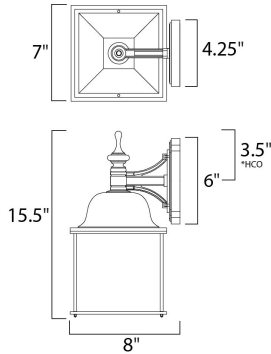

PRODUCT DESCRIPTION

Senator is a mediterranean style from Maxim Lighting International in Black, or Rust Patina finish.

MEASUREMENTS

- DIMENSION : 7" W x 15.5" H x 8" Ext
- BACK PLATE : 4.25" W x 6" H x 3.5" HCO
- HANGING WEIGHT : 4.22 lb

LAMPING

- INPUT VOLTAGE : 120V
- BULB : 1 x 60W Incandescent E26 Medium , 60W Total
- BULB INCLUDED : (Not Included)
- DIMMABLE : Yes

FINISHES OPTION

- Black (BK)
- Rust Patina (RP)

GLASS

Seedy CD

MATERIAL

Die Cast Aluminum

RATINGS

cETLus
Wet Location

ADDITIONAL

OPERATING TEMPERATURE:
-20°C (-4°F), 40°C (104°F)

Always consult a qualified electrician before installing any lighting product.