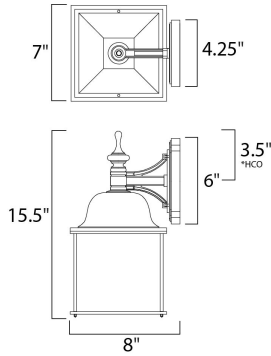

PRODUCT DESCRIPTION

Senator is a mediterranean style from Maxim Lighting International in Black, or Rust Patina finish.

MEASUREMENTS

- DIMENSION : 7" W x 15.5" H x 8" Ext
- BACK PLATE : 4.25" W x 6" H x 3.5" HCO
- HANGING WEIGHT : 4.22 lb

LAMPING

- INPUT VOLTAGE : 120V
- BULB : 1 x 60W Incandescent E26 Medium , 60W Total
- BULB INCLUDED : (Not Included)
- DIMMABLE : Yes

FINISHES OPTION

- Black (BK)
- Rust Patina (RP)

GLASS

Seedy CD

MATERIAL

Die Cast Aluminum

RATINGS

cETLus
Wet Location

ADDITIONAL

OPERATING TEMPERATURE:
-20°C (-4°F), 40°C (104°F)

Always consult a qualified electrician before installing any lighting product.