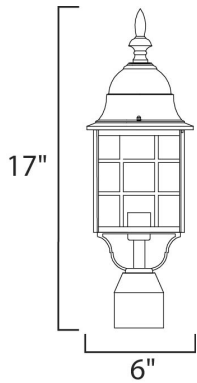

**PRODUCT DESCRIPTION**

North Church is an early American style from Maxim Lighting International in Black, Pewter, or Rust Patina finish.

**MEASUREMENTS**

DIMENSION : 6" W x 17" H  
 HANGING WEIGHT : 2.42 lb