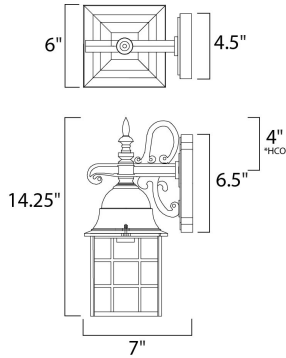

PRODUCT DESCRIPTION

North Church is an early American style from Maxim Lighting International in Black, Pewter, or Rust Patina finish.

MEASUREMENTS

- DIMENSION : 6" W x 14.25" H x 7" Ext
- BACK PLATE : 4.5" W x 6.5" H x 4" HCO
- HANGING WEIGHT : 2.42 lb

LAMPING

- INPUT VOLTAGE : 120V
- BULB : 1 x 60W Incandescent E26 Medium , 60W Total
- BULB INCLUDED : (Not Included)
- DIMMABLE : Yes

FINISHES OPTION

- Black (BK)

GLASS

Frosted FT

MATERIAL

Die Cast Aluminum

RATINGS

cULus
Wet Location

ADDITIONAL

OPERATING TEMPERATURE:
-20°C (-4°F), 40°C (104°F)

Always consult a qualified electrician before installing any lighting product.