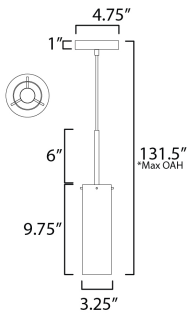

**PRODUCT DESCRIPTION**

\*max overall height

**MEASUREMENTS**

DIMENSION : 3.25" L x 3.25" W x 9.75" H  
 MAX OAH : 131.5" OAH  
 CANOPY : 4.75" W x 1" H x 4.75" L  
 HANGING WEIGHT : 1.54 lb

**LAMPING**

INPUT VOLTAGE : 120V  
 BULB : 1 x 60W Incandescent E26 Medium , 60W Total  
 BULB INCLUDED : (Not Included)  
 DIMMABLE : Y