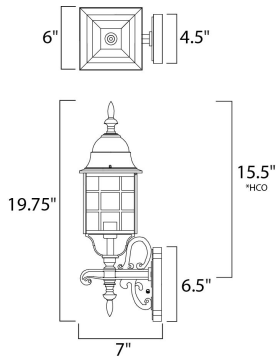

PRODUCT DESCRIPTION

North Church is an early American style from Maxim Lighting International in Black, Pewter, or Rust Patina finish.

MEASUREMENTS

DIMENSION : 6" W x 19.75" H x 7" Ext
BACK PLATE : 4.5" W x 6.5" H x 15.5" HCO
HANGING WEIGHT : 2.42 lb

LAMPING

INPUT VOLTAGE : 120V
BULB : 1 x 60W Incandescent E26 Medium , 60W Total
BULB INCLUDED : (Not Included)
DIMMABLE : Yes

FINISHES OPTION

- Black (BK)
- Rust Patina (RP)

GLASS

Frosted FT

MATERIAL

Die Cast Aluminum

RATINGS

cULus
Wet Location

ADDITIONAL

OPERATING TEMPERATURE:
-20°C (-4°F), 40°C (104°F)

Always consult a qualified electrician before installing any lighting product.