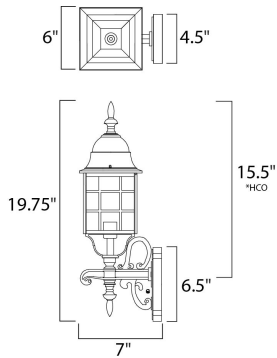

PRODUCT DESCRIPTION

North Church is an early American style from Maxim Lighting International in Black, Pewter, or Rust Patina finish.

MEASUREMENTS

DIMENSION : 6" W x 19.75" H x 7" Ext
BACK PLATE : 4.5" W x 6.5" H x 15.5" HCO
HANGING WEIGHT : 2.42 lb

LAMPING

INPUT VOLTAGE : 120V
BULB : 1 x 60W Incandescent E26 Medium , 60W Total
BULB INCLUDED : (Not Included)
DIMMABLE : Yes

FINISHES OPTION

- Black (BK)
- Rust Patina (RP)

GLASS

Frosted FT

MATERIAL

Die Cast Aluminum

RATINGS

cULus
Wet Location

ADDITIONAL

OPERATING TEMPERATURE:
-20°C (-4°F), 40°C (104°F)

Always consult a qualified electrician before installing any lighting product.