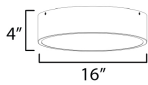

PRODUCT DESCRIPTION

MEASUREMENTS

DIMENSION : 16" L x 16" W x 4" H
 HANGING WEIGHT : 2.27 lb

LAMPING

INPUT VOLTAGE : 120V
 BULB : 3 x 12W Incandescent E26 Medium , 36W Total
 BULB INCLUDED : (Not Included)
 DIMMABLE :

FINISHES OPTION

-  Black (BK)
-  Satin Brass (SBR)
-  Satin Nickel (SN)

GLASS

White WT

MATERIAL

Steel

RATINGS

cULus
 Dry Location