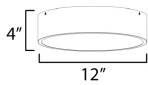

PRODUCT DESCRIPTION

MEASUREMENTS

DIMENSION : 12" L x 12" W x 4" H
 HANGING WEIGHT : 1.49 lb

LAMPING

INPUT VOLTAGE : 120V
 BULB : 2 x 12W Incandescent E26 Medium , 24W Total
 BULB INCLUDED : (Not Included)
 DIMMABLE :

FINISHES OPTION

-  Black (BK)
-  Satin Brass (SBR)
-  Satin Nickel (SN)

GLASS

White WT

MATERIAL

Steel

RATINGS

cULus
 Dry Location