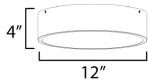

**PRODUCT DESCRIPTION**

**MEASUREMENTS**

DIMENSION : 12" L x 12" W x 4" H  
 HANGING WEIGHT : 1.49 lb

**LAMPING**

INPUT VOLTAGE : 120V  
 BULB : 2 x 12W Incandescent E26 Medium , 24W Total  
 BULB INCLUDED : (Not Included)  
 DIMMABLE :

**FINISHES OPTION**

-  Black (BK)
-  Satin Brass (SBR)
-  Satin Nickel (SN)

**GLASS**

White WT

**MATERIAL**

Steel

**RATINGS**

cULus  
 Dry Location