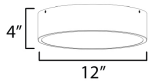

PRODUCT DESCRIPTION

MEASUREMENTS

DIMENSION : 12" L x 12" W x 4" H
 HANGING WEIGHT : 1.49 lb

LAMPING

INPUT VOLTAGE : 120V
 BULB : 2 x 12W Incandescent E26 Medium , 24W Total
 BULB INCLUDED : (Not Included)

FINISHES OPTION

-  Black (BK)
-  Satin Brass (SBR)
-  Satin Nickel (SN)

GLASS

White WT

MATERIAL

Steel

RATINGS

cULus
 Dry Location