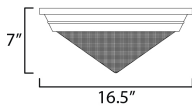

**MEASUREMENTS**

DIMENSION : 16.5" L x 16.5" W x 7" H  
 CANOPY : 16" W x 3.25" H x 16" L  
 HANGING WEIGHT : 9.6 lb

**LAMPING**

INPUT VOLTAGE : 120V  
 BULB : 3 x 60W Incandescent E26 Medium , 180W Total  
 BULB INCLUDED : (Not Included)  
 DIMMABLE : Y