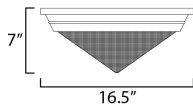

**MEASUREMENTS**

DIMENSION : 16.5" L x 16.5" W x 7" H  
 CANOPY : 16" W x 3.25" H x 16" L  
 HANGING WEIGHT : 9.6 lb

**LAMPING**

INPUT VOLTAGE : 120V  
 BULB : 3 x 60W Incandescent E26 Medium , 180W Total  
 BULB INCLUDED : (Not Included)  
 DIMMABLE : Triac or ELV