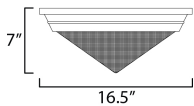

MEASUREMENTS

DIMENSION : 16.5" L x 16.5" W x 7" H
 CANOPY : 16" W x 3.25" H x 16" L
 HANGING WEIGHT : 9.6 lb

LAMPING

INPUT VOLTAGE : 120V
 BULB : 3 x 60W Incandescent E26 Medium , 180W Total
 BULB INCLUDED : (Not Included)
 DIMMABLE : Y