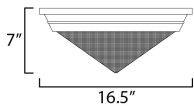

MEASUREMENTS

DIMENSION : 16.5" L x 16.5" W x 7" H
 CANOPY : 16" W x 3.25" H x 16" L
 HANGING WEIGHT : 9.6 lb

LAMPING

INPUT VOLTAGE : 120V
 BULB : 3 x 60W Incandescent E26 Medium , 180W Total
 BULB INCLUDED : (Not Included)
 DIMMABLE : Triac or ELV