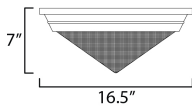

MEASUREMENTS

DIMENSION : 16.5" L x 16.5" W x 7" H
 CANOPY : 16" W x 3.25" H x 16" L
 HANGING WEIGHT : 9.6 lb

LAMPING

INPUT VOLTAGE : 120V
 BULB : 3 x 60W Incandescent E26 Medium , 180W Total
 BULB INCLUDED : (Not Included)
 DIMMABLE : Y