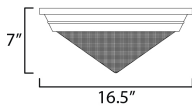

MEASUREMENTS

DIMENSION : 16.5" L x 16.5" W x 7" H
 CANOPY : 16" W x 3.25" H x 16" L
 HANGING WEIGHT : 9.6 lb

LAMPING

INPUT VOLTAGE : 120V
 BULB : 3 x 60W Incandescent E26 Medium , 180W Total
 BULB INCLUDED : (Not Included)
 DIMMABLE : Triac or ELV