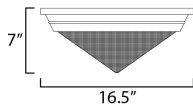

MEASUREMENTS

DIMENSION : 16.5" L x 16.5" W x 7" H
 CANOPY : 16" W x 3.25" H x 16" L
 HANGING WEIGHT : 9.6 lb

LAMPING

INPUT VOLTAGE : 120V
 BULB : 3 x 60W Incandescent E26 Medium , 180W Total
 BULB INCLUDED : (Not Included)
 DIMMABLE : Y