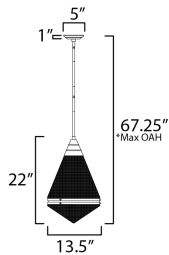

PRODUCT DESCRIPTION

A prismatic diffusion of light is housed within pressed cone glass shades. Choose from pendants with tapered metal halves that conceal the light source or glass shades that are supported by a metal ring. Coordinating bath vanity lights complete the collection.

MEASUREMENTS

- DIMENSION : 13.5" L x 13.5" W x 22" H
- MAX OAH : 67.25" OAH
- CANOPY : 5" W x 1" H x 5" L
- HANGING WEIGHT : 11.3 lb

LAMPING

- INPUT VOLTAGE : 120V
- BULB : 1 x 60W Incandescent E26 Medium , 60W Total
- BULB INCLUDED : (Not Included)
- DIMMABLE : Y