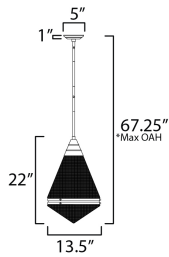

**PRODUCT DESCRIPTION**

A prismatic diffusion of light is housed within pressed cone glass shades. Choose from pendants with tapered metal halves that conceal the light source or glass shades that are supported by a metal ring. Coordinating bath vanity lights complete the collection.

\*max overall height

**MEASUREMENTS**

- DIMENSION : 13.5" L x 13.5" W x 22" H
- MAX OAH : 67.25" OAH
- CANOPY : 5" W x 1" H x 5" L
- HANGING WEIGHT : 11.3 lb

**LAMPING**

- INPUT VOLTAGE : 120V
- BULB : 1 x 60W Incandescent E26 Medium , 60W Total
- BULB INCLUDED : (Not Included)
- DIMMABLE : Triac or ELV