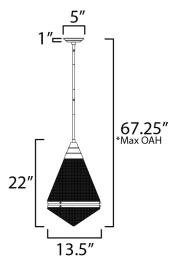

PRODUCT DESCRIPTION

A prismatic diffusion of light is housed within pressed cone glass shades. Choose from pendants with tapered metal halves that conceal the light source or glass shades that are supported by a metal ring. Coordinating bath vanity lights complete the collection.

*max overall height

MEASUREMENTS

- DIMENSION : 13.5" L x 13.5" W x 22" H
- MAX OAH : 67.25" OAH
- CANOPY : 5" W x 1" H x 5" L
- HANGING WEIGHT : 11.3 lb

LAMPING

- INPUT VOLTAGE : 120V
- BULB : 1 x 60W Incandescent E26 Medium , 60W Total
- BULB INCLUDED : (Not Included)
- DIMMABLE : Y