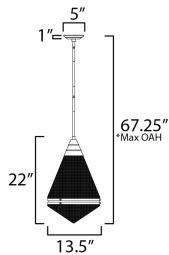

**PRODUCT DESCRIPTION**

A prismatic diffusion of light is housed within pressed cone glass shades. Choose from pendants with tapered metal halves that conceal the light source or glass shades that are supported by a metal ring. Coordinating bath vanity lights complete the collection.

\*max overall height

**MEASUREMENTS**

- DIMENSION : 13.5" L x 13.5" W x 22" H
- MAX OAH : 67.25" OAH
- CANOPY : 5" W x 1" H x 5" L
- HANGING WEIGHT : 11.3 lb

**LAMPING**

- INPUT VOLTAGE : 120V
- BULB : 1 x 60W Incandescent E26 Medium , 60W Total
- BULB INCLUDED : (Not Included)
- DIMMABLE : Y