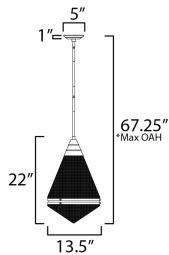

PRODUCT DESCRIPTION

A prismatic diffusion of light is housed within pressed cone glass shades. Choose from pendants with tapered metal halves that conceal the light source or glass shades that are supported by a metal ring. Coordinating bath vanity lights complete the collection.

*max overall height

MEASUREMENTS

- DIMENSION : 13.5" L x 13.5" W x 22" H
- MAX OAH : 67.25" OAH
- CANOPY : 5" W x 1" H x 5" L
- HANGING WEIGHT : 11.3 lb

LAMPING

- INPUT VOLTAGE : 120V
- BULB : 1 x 60W Incandescent E26 Medium , 60W Total
- BULB INCLUDED : (Not Included)
- DIMMABLE : Y