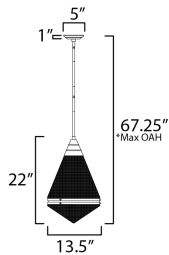

PRODUCT DESCRIPTION

A prismatic diffusion of light is housed within pressed cone glass shades. Choose from pendants with tapered metal halves that conceal the light source or glass shades that are supported by a metal ring. Coordinating bath vanity lights complete the collection.

MEASUREMENTS

- DIMENSION : 13.5" L x 13.5" W x 22" H
- MAX OAH : 67.25" OAH
- CANOPY : 5" W x 1" H x 5" L
- HANGING WEIGHT : 11.3 lb

LAMPING

- INPUT VOLTAGE : 120V
- BULB : 1 x 60W Incandescent E26 Medium , 60W Total
- BULB INCLUDED : (Not Included)
- DIMMABLE : Triac or ELV