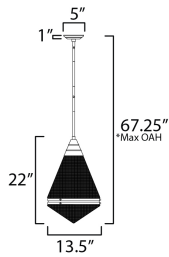

PRODUCT DESCRIPTION

A prismatic diffusion of light is housed within pressed cone glass shades. Choose from pendants with tapered metal halves that conceal the light source or glass shades that are supported by a metal ring. Coordinating bath vanity lights complete the collection.

*max overall height

MEASUREMENTS

DIMENSION : 13.5" L x 13.5" W x 22" H
 MAX OAH : 67.25" OAH
 CANOPY : 5" W x 1" H x 5" L
 HANGING WEIGHT : 11.3 lb

LAMPING

INPUT VOLTAGE : 120V
 BULB : 1 x 60W Incandescent E26 Medium , 60W Total
 BULB INCLUDED : (Not Included)
 DIMMABLE : Y