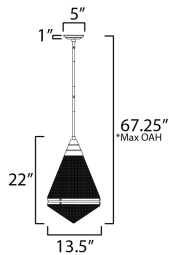

PRODUCT DESCRIPTION

A prismatic diffusion of light is housed within pressed cone glass shades. Choose from pendants with tapered metal halves that conceal the light source or glass shades that are supported by a metal ring. Coordinating bath vanity lights complete the collection.

*max overall height

MEASUREMENTS

- DIMENSION : 13.5" L x 13.5" W x 22" H
- MAX OAH : 67.25" OAH
- CANOPY : 5" W x 1" H x 5" L
- HANGING WEIGHT : 11.3 lb

LAMPING

- INPUT VOLTAGE : 120V
- BULB : 1 x 60W Incandescent E26 Medium , 60W Total
- BULB INCLUDED : (Not Included)
- DIMMABLE : Triac or ELV