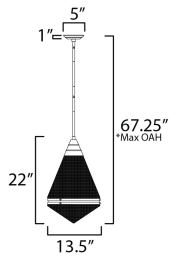

PRODUCT DESCRIPTION

A prismatic diffusion of light is housed within pressed cone glass shades. Choose from pendants with tapered metal halves that conceal the light source or glass shades that are supported by a metal ring. Coordinating bath vanity lights complete the collection.

MEASUREMENTS

DIMENSION : 13.5" L x 13.5" W x 22" H
 MAX OAH : 67.25" OAH
 CANOPY : 5" W x 1" H x 5" L
 HANGING WEIGHT : 11.3 lb

LAMPING

INPUT VOLTAGE : 120V
 BULB : 1 x 60W Incandescent E26 Medium , 60W Total
 BULB INCLUDED : (Not Included)
 DIMMABLE : Y