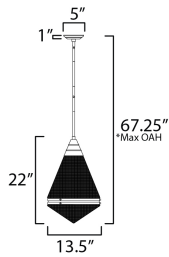

PRODUCT DESCRIPTION

A prismatic diffusion of light is housed within pressed cone glass shades. Choose from pendants with tapered metal halves that conceal the light source or glass shades that are supported by a metal ring. Coordinating bath vanity lights complete the collection.

*max overall height

MEASUREMENTS

- DIMENSION : 13.5" L x 13.5" W x 22" H
- MAX OAH : 67.25" OAH
- CANOPY : 5" W x 1" H x 5" L
- HANGING WEIGHT : 11.3 lb

LAMPING

- INPUT VOLTAGE : 120V
- BULB : 1 x 60W Incandescent E26 Medium , 60W Total
- BULB INCLUDED : (Not Included)
- DIMMABLE : Y