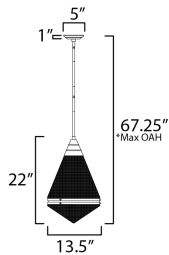

**PRODUCT DESCRIPTION**

A prismatic diffusion of light is housed within pressed cone glass shades. Choose from pendants with tapered metal halves that conceal the light source or glass shades that are supported by a metal ring. Coordinating bath vanity lights complete the collection.

**MEASUREMENTS**

- DIMENSION : 13.5" L x 13.5" W x 22" H
- MAX OAH : 67.25" OAH
- CANOPY : 5" W x 1" H x 5" L
- HANGING WEIGHT : 11.3 lb

**LAMPING**

- INPUT VOLTAGE : 120V
- BULB : 1 x 60W Incandescent E26 Medium , 60W Total
- BULB INCLUDED : (Not Included)
- DIMMABLE : Y