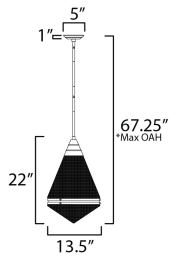

PRODUCT DESCRIPTION

A prismatic diffusion of light is housed within pressed cone glass shades. Choose from pendants with tapered metal halves that conceal the light source or glass shades that are supported by a metal ring. Coordinating bath vanity lights complete the collection.

MEASUREMENTS

- DIMENSION : 13.5" L x 13.5" W x 22" H
- MAX OAH : 67.25" OAH
- CANOPY : 5" W x 1" H x 5" L
- HANGING WEIGHT : 11.3 lb

LAMPING

- INPUT VOLTAGE : 120V
- BULB : 1 x 60W Incandescent E26 Medium , 60W Total
- BULB INCLUDED : (Not Included)
- DIMMABLE : Triac or ELV