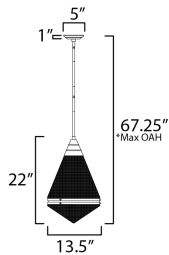

**PRODUCT DESCRIPTION**

A prismatic diffusion of light is housed within pressed cone glass shades. Choose from pendants with tapered metal halves that conceal the light source or glass shades that are supported by a metal ring. Coordinating bath vanity lights complete the collection.

\*max overall height

**MEASUREMENTS**

- DIMENSION : 13.5" L x 13.5" W x 22" H
- MAX OAH : 67.25" OAH
- CANOPY : 5" W x 1" H x 5" L
- HANGING WEIGHT : 11.3 lb

**LAMPING**

- INPUT VOLTAGE : 120V
- BULB : 1 x 60W Incandescent E26 Medium , 60W Total
- BULB INCLUDED : (Not Included)
- DIMMABLE : Triac or ELV