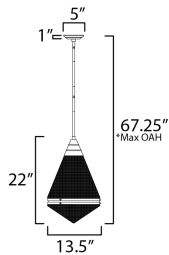

PRODUCT DESCRIPTION

A prismatic diffusion of light is housed within pressed cone glass shades. Choose from pendants with tapered metal halves that conceal the light source or glass shades that are supported by a metal ring. Coordinating bath vanity lights complete the collection.

MEASUREMENTS

DIMENSION : 13.5" L x 13.5" W x 22" H
 MAX OAH : 67.25" OAH
 CANOPY : 5" W x 1" H x 5" L
 HANGING WEIGHT : 11.3 lb

LAMPING

INPUT VOLTAGE : 120V
 BULB : 1 x 60W Incandescent E26 Medium , 60W Total
 BULB INCLUDED : (Not Included)
 DIMMABLE : Y