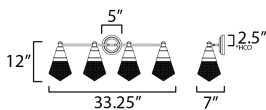

LAMPING

INPUT VOLTAGE : 120V
BULB : 4 x 60W Incandescent E26 Medium , 240W Total
BULB INCLUDED : (Not Included)
DIMMABLE : Y
LIGHTING_DIRECTION : Up/Down