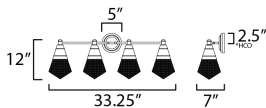

LAMPING

INPUT VOLTAGE : 120V
BULB : 4 x 60W Incandescent E26 Medium , 240W Total
BULB INCLUDED : (Not Included)
DIMMABLE : Triac or ELV
LIGHTING_DIRECTION : Up/Down