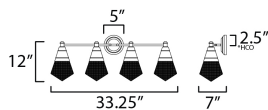

LAMPING

INPUT VOLTAGE : 120V
BULB : 4 x 60W Incandescent E26 Medium , 240W Total
BULB INCLUDED : (Not Included)
DIMMABLE : Triac or ELV
LIGHTING_DIRECTION : Up/Down