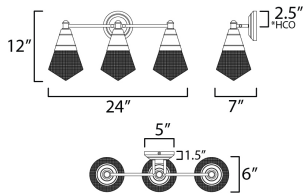

LAMPING

INPUT VOLTAGE : 120V
BULB : 3 x 60W Incandescent E26 Medium , 180W Total
BULB INCLUDED : (Not Included)
DIMMABLE : Triac or ELV
LIGHTING_DIRECTION : Up/Down