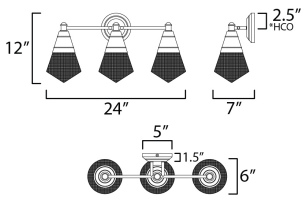

LAMPING

INPUT VOLTAGE : 120V
BULB : 3 x 60W Incandescent E26 Medium , 180W Total
BULB INCLUDED : (Not Included)
DIMMABLE : Y
LIGHTING_DIRECTION : Up/Down