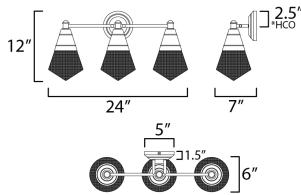

PRODUCT DESCRIPTION

A prismatic diffusion of light is housed within pressed cone glass shades. Choose from pendants with tapered metal halves that conceal the light source or glass shades that are supported by a metal ring. Coordinating bath vanity lights complete the collection.