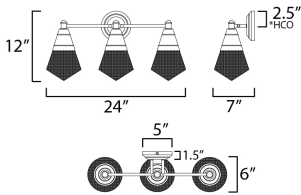

LAMPING

INPUT VOLTAGE : 120V
BULB : 3 x 60W Incandescent E26 Medium , 180W Total
BULB INCLUDED : (Not Included)
DIMMABLE : Y
LIGHTING_DIRECTION : Up/Down