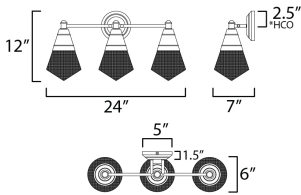

LAMPING

INPUT VOLTAGE : 120V
BULB : 3 x 60W Incandescent E26 Medium , 180W Total
BULB INCLUDED : (Not Included)
DIMMABLE : Triac or ELV
LIGHTING_DIRECTION : Up/Down