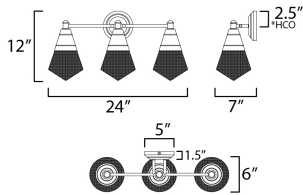

PRODUCT DESCRIPTION

A prismatic diffusion of light is housed within pressed cone glass shades. Choose from pendants with tapered metal halves that conceal the light source or glass shades that are supported by a metal ring. Coordinating bath vanity lights complete the collection.