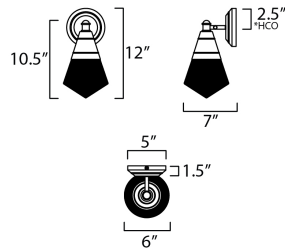

PRODUCT DESCRIPTION

A prismatic diffusion of light is housed within pressed cone glass shades. Choose from pendants with tapered metal halves that conceal the light source or glass shades that are supported by a metal ring. Coordinating bath vanity lights complete the collection.