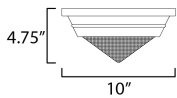

MEASUREMENTS

DIMENSION : 10" L x 10" W x 4.75" H
 CANOPY : 9.75" W x 2.5" H x 9.75" L
 HANGING WEIGHT : 3.75 lb

LAMPING

INPUT VOLTAGE : 120V
 BULB : 1 x 60W Incandescent E26 Medium , 60W Total
 BULB INCLUDED : (Not Included)
 DIMMABLE : Triac or ELV