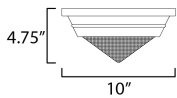

**MEASUREMENTS**

DIMENSION : 10" L x 10" W x 4.75" H  
 CANOPY : 9.75" W x 2.5" H x 9.75" L  
 HANGING WEIGHT : 3.75 lb

**LAMPING**

INPUT VOLTAGE : 120V  
 BULB : 1 x 60W Incandescent E26 Medium , 60W Total  
 BULB INCLUDED : (Not Included)  
 DIMMABLE : Triac or ELV