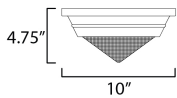

**MEASUREMENTS**

DIMENSION : 10" L x 10" W x 4.75" H  
 CANOPY : 9.75" W x 2.5" H x 9.75" L  
 HANGING WEIGHT : 3.75 lb

**LAMPING**

INPUT VOLTAGE : 120V  
 BULB : 1 x 60W Incandescent E26 Medium , 60W Total  
 BULB INCLUDED : (Not Included)  
 DIMMABLE : Y