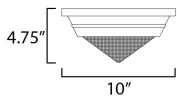

MEASUREMENTS

DIMENSION : 10" L x 10" W x 4.75" H
 CANOPY : 9.75" W x 2.5" H x 9.75" L
 HANGING WEIGHT : 3.75 lb

LAMPING

INPUT VOLTAGE : 120V
 BULB : 1 x 60W Incandescent E26 Medium , 60W Total
 BULB INCLUDED : (Not Included)
 DIMMABLE : Y