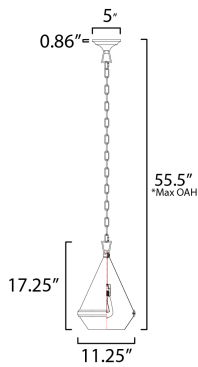

PRODUCT DESCRIPTION

A glossy White glass shade, conical in form, is combined with sharp-lined bands of metal finished in your choice of Polished Nickel or Satin Brass to create a pyramid of softly diffused light. Squared off trapezoidal chain loops connect to squared chain links allowing for over ten feet of adjustment. Though modern with its angular form, this pendant applies traditional metalwork details to create a timeless piece perfect for over a kitchen island or bedside.

FINISHES OPTION

- Polished Nickel (PN)
- Satin Brass (SBR)

GLASS

White WT

MATERIAL

Steel + Glass

RATINGS

cETLus
Dry Location

ADDITIONAL

OPERATING TEMPERATURE:
-20°C (-4°F), 40°C (104°F)

MEASUREMENTS

- DIMENSION : 11.25" L x 11.25" W x 17.25" H
- MAX OAH : 55.5" OAH
- CANOPY : 5" W x 0.86" H x 5" L
- HANGING WEIGHT : 6.64 lb

LAMPING

- INPUT VOLTAGE : 120V
- BULB : 1 x 60W Incandescent E26 Medium , 60W Total
- BULB INCLUDED : (Not Included)
- DIMMABLE : Y

Always consult a qualified electrician before installing any lighting product.

WESTERN DISTRIBUTION CENTER (HEADQUARTER)
253 NORTH VINELAND AVE | CITY OF INDUSTRY, CA 91746

EASTERN DISTRIBUTION CENTER
101 GARDNER PARK | PEACHTREE CITY, GA 30269

P. 626.956.4200 | F. 626.956.4225 | maximlighting.com