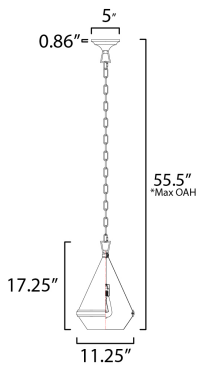

PRODUCT DESCRIPTION

A glossy White glass shade, conical in form, is combined with sharp-lined bands of metal finished in your choice of Polished Nickel or Satin Brass to create a pyramid of softly diffused light. Squared off trapezoidal chain loops connect to squared chain links allowing for over ten feet of adjustment. Though modern with its angular form, this pendant applies traditional metalwork details to create a timeless piece perfect for over a kitchen island or bedside.

FINISHES OPTION

- Polished Nickel (PN)
- Satin Brass (SBR)

GLASS

White WT

MATERIAL

Steel + Glass

RATINGS

cETLus
Dry Location

ADDITIONAL

OPERATING TEMPERATURE:
-20°C (-4°F), 40°C (104°F)

MEASUREMENTS

- DIMENSION : 11.25" L x 11.25" W x 17.25" H
- MAX OAH : 55.5" OAH
- CANOPY : 5" W x 0.86" H x 5" L
- HANGING WEIGHT : 6.64 lb

LAMPING

- INPUT VOLTAGE : 120V
- BULB : 1 x 60W Incandescent E26 Medium , 60W Total
- BULB INCLUDED : (Not Included)
- DIMMABLE : Y

Always consult a qualified electrician before installing any lighting product.

WESTERN DISTRIBUTION CENTER (HEADQUARTER)
253 NORTH VINELAND AVE | CITY OF INDUSTRY, CA 91746

EASTERN DISTRIBUTION CENTER
101 GARDNER PARK | PEACHTREE CITY, GA 30269

P. 626.956.4200 | F. 626.956.4225 | maximlighting.com