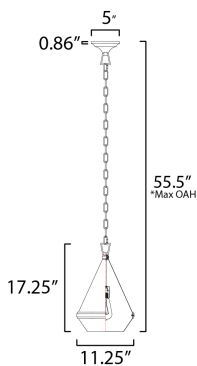

PRODUCT DESCRIPTION

A glossy White glass shade, conical in form, is combined with sharp-lined bands of metal finished in your choice of Polished Nickel or Satin Brass to create a pyramid of softly diffused light. Squared off trapezoidal chain loops connect to squared chain links allowing for over ten feet of adjustment. Though modern with its angular form, this pendant applies traditional metalwork details to create a timeless piece perfect for over a kitchen island or bedside.

FINISHES OPTION

- Polished Nickel (PN)
- Satin Brass (SBR)

GLASS

White WT

MATERIAL

Steel + Glass

RATINGS

cETLus
Dry Location

ADDITIONAL

OPERATING TEMPERATURE:
-20°C (-4°F), 40°C (104°F)

MEASUREMENTS

- DIMENSION : 11.25" L x 11.25" W x 17.25" H
- MAX OAH : 55.5" OAH
- CANOPY : 5" W x 0.86" H x 5" L
- HANGING WEIGHT : 6.64 lb

LAMPING

- INPUT VOLTAGE : 120V
- BULB : 1 x 60W Incandescent E26 Medium , 60W Total
- BULB INCLUDED : (Not Included)
- DIMMABLE : Y

Always consult a qualified electrician before installing any lighting product.

WESTERN DISTRIBUTION CENTER (HEADQUARTER)
253 NORTH VINELAND AVE | CITY OF INDUSTRY, CA 91746

EASTERN DISTRIBUTION CENTER
101 GARDNER PARK | PEACHTREE CITY, GA 30269

P. 626.956.4200 | F. 626.956.4225 | maximlighting.com