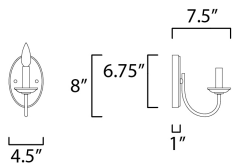

MEASUREMENTS

DIMENSION : 4.5" L x 4.5" W x 8" H x 7.5" Ext
 MAX OAH : 4.5" W x 6.75" H
 HANGING WEIGHT : 0.75 lb

LAMPING

INPUT VOLTAGE : 120V
 BULB : 1 x 60W Incandescent E12 Candelabra , 60W Total
 BULB INCLUDED : (Not Included)
 DIMMABLE : Yes
 LIGHTING_DIRECTION : Up