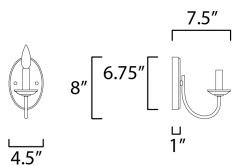

MEASUREMENTS

DIMENSION : 4.5" L x 4.5" W x 8" H x 7.5" Ext
 MAX OAH : 4.5" W x 6.75" H
 HANGING WEIGHT : 0.75 lb

LAMPING

INPUT VOLTAGE : 120V
 BULB : 1 x 60W Incandescent E12 Candelabra , 60W Total
 BULB INCLUDED : (Not Included)
 DIMMABLE : Yes
 LIGHTING_DIRECTION : Up